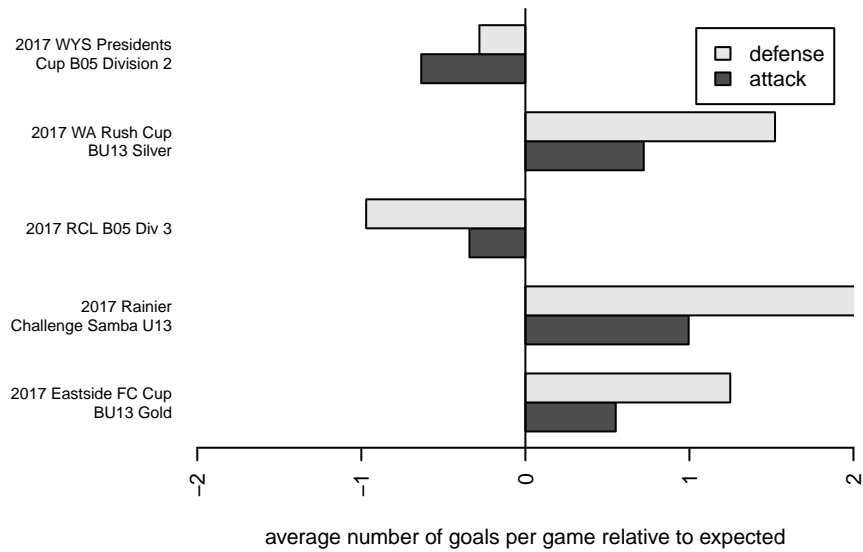

Performance relative to 13 month average