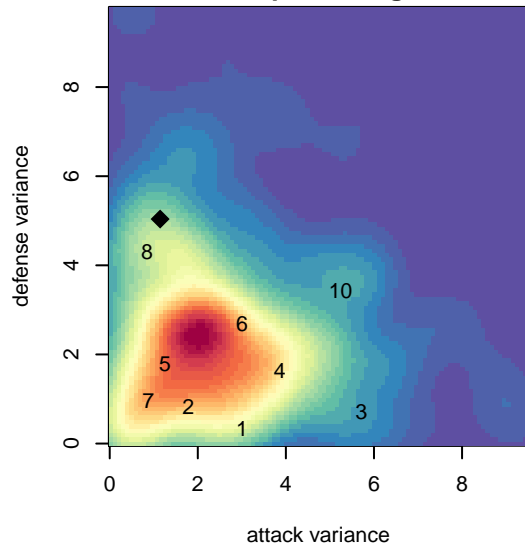

WA Rush B05

Washington Rush SC
 Everett, WA
 B05 total strength=725
 attack=0.87 defense=0.68
 fall league = RCL B05 Div 3

alt names used:
 Washington Rush B05
 Washington Rush B05
 Washington Rush B05 A
 WASHINGTON RUSH B05 RUSH
 Washington Rush B05 A

Venues played:
 2017 Rainier Challenge Samba U13
 2017 WA Rush Cup BU13 Silver
 2017 Eastside FC Cup BU13 Gold
 2017 RCL B05 Div 3
 2017 WYS Presidents Cup B05 Division 2

**attack and defense variance (black dot)
relative to other teams
and top 10 in region**