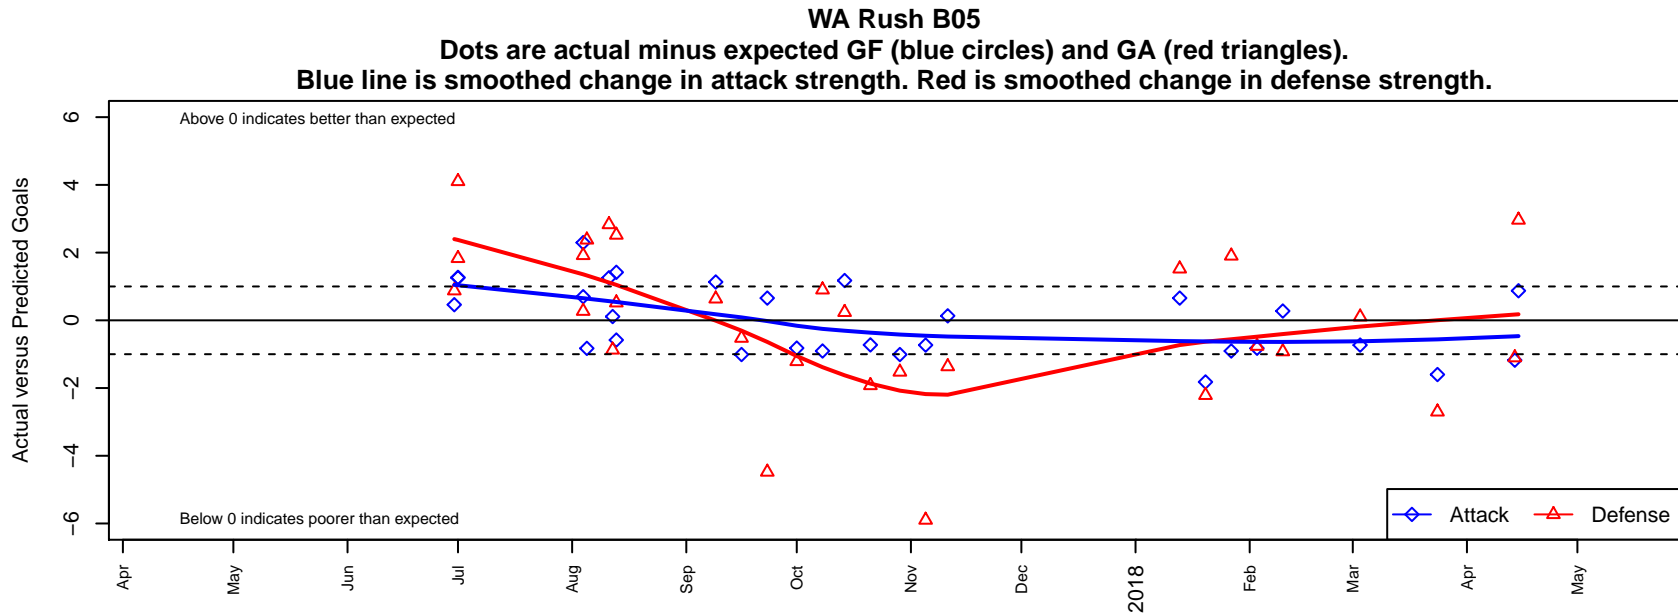

**attack and defense variance (black dot)
relative to other teams
and top 10 in region**

**attack and defense rating
relative to others at age
and all opponents in last 13 months**

WA Rush B05

Washington Rush SC
Everett, WA
B05 total strength=725
attack=0.87 defense=0.68
fall league = RCL B05 Div 3

alt names used:
Washington Rush B05
Washington Rush B05
Washington Rush B05 A
WASHINGTON RUSH B05 RUSH
Washington Rush B05 A

Venues played:
2017 Rainier Challenge Samba U13
2017 WA Rush Cup BU13 Silver
2017 Eastside FC Cup BU13 Gold
2017 RCL B05 Div 3
2017 WYS Presidents Cup B05 Division 2