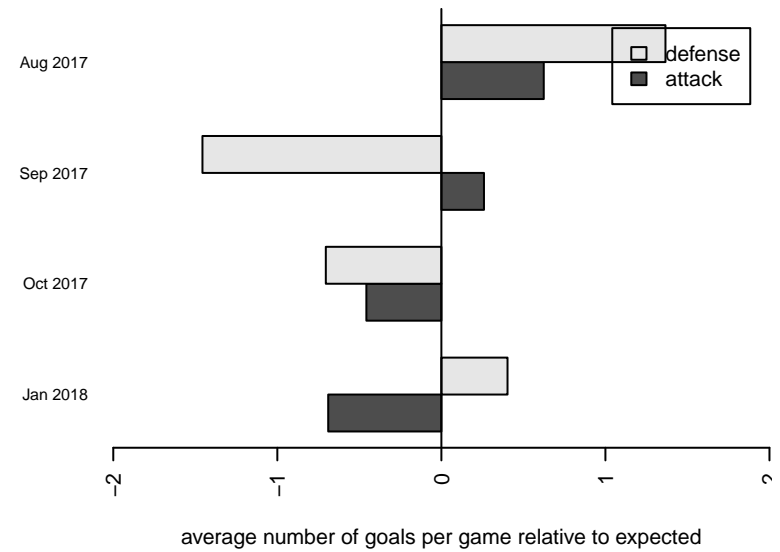

Performance relative to 13 month average