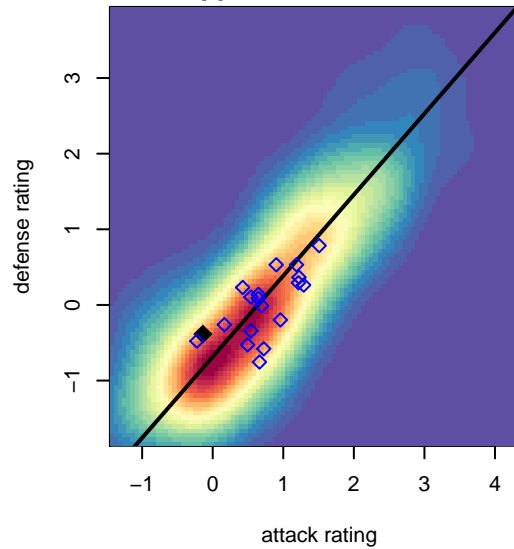

**attack and defense rating
relative to others at age
and all opponents in last 13 months**