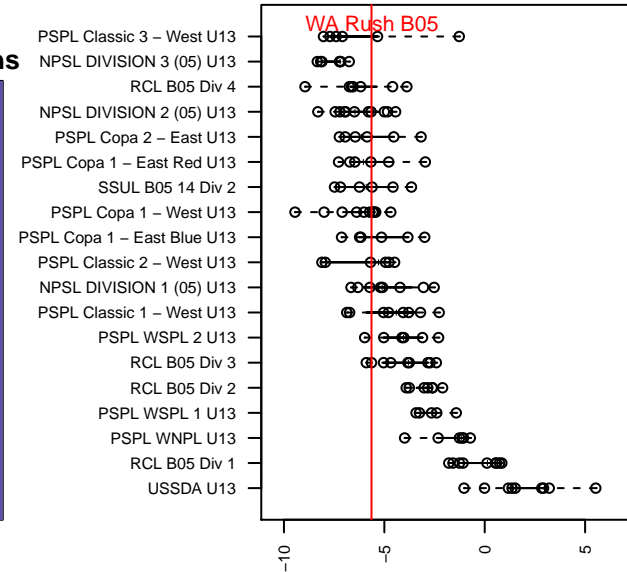

**attack and defense rating
relative to others at age
and all opponents in last 13 months**